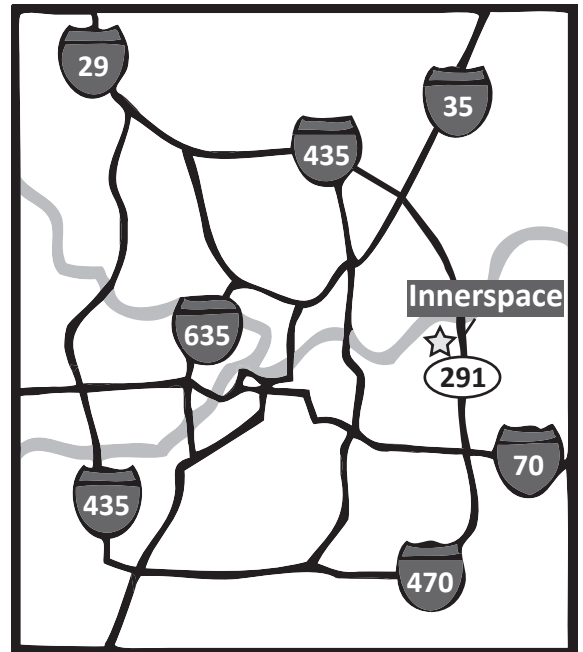

Map

1600 N. State Route 291 Hwy, Suite 410; Independence, MO 64058

Located in the Carefree Industrial Park in Independence, MO. (Just 6.5 miles north of M-291 & I-70 or 2 miles south of the Missouri River Bridge)