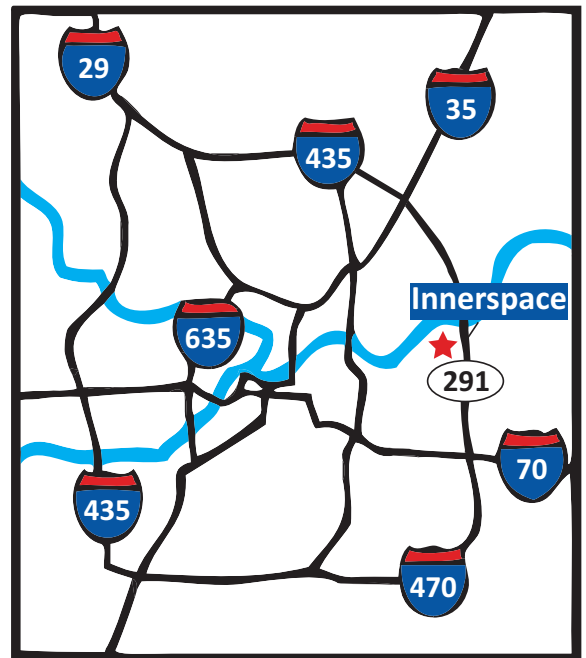

Trusted Name: In business for over 40 years, we have stored more RVs, Boats and Autos than anyone else in the Kansas City area.

Map

1600 N. State Route 291 Hwy, Suite 410; Independence, MO 64058

Located in the Carefree Industrial Park in Independence, MO. (Just 6.5 miles north of M-291 & I-70 or 2 miles south of the Missouri River Bridge)