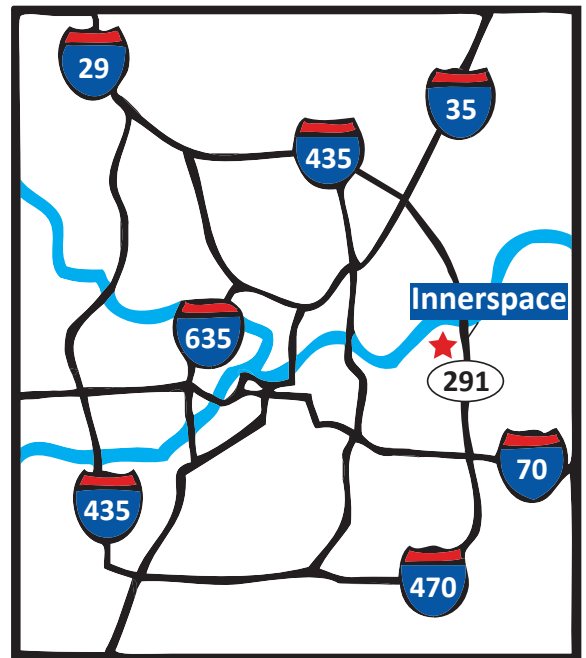

Map

1600 N. State Route 291 Hwy, Suite 410; Independence, MO 64058

Located in the Carefree Industrial Park in Independence, MO. (Just 6.5 miles north of M-291 & I-70 or 2 miles south of the Missouri River Bridge)