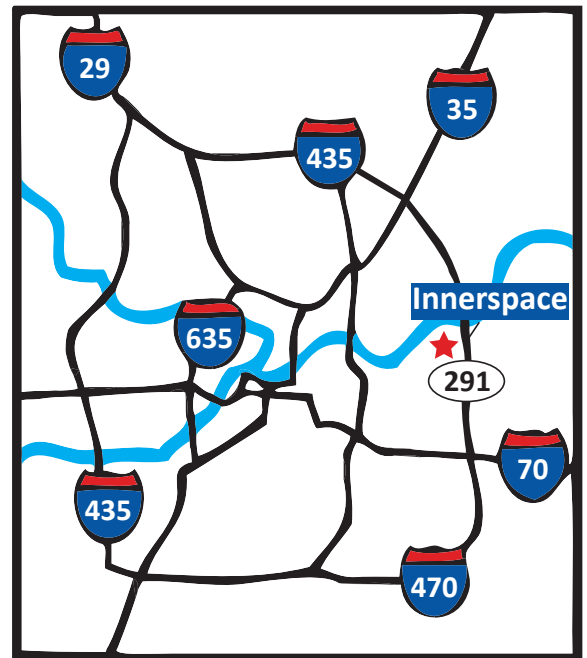

## Map

1600 N. State Route 291 Hwy, Suite 410; Independence, MO 64058

Located in the Carefree Industrial Park in Independence, MO. (Just 6.5 miles north of M-291 & I-70 or 2 miles south of the Missouri River Bridge)