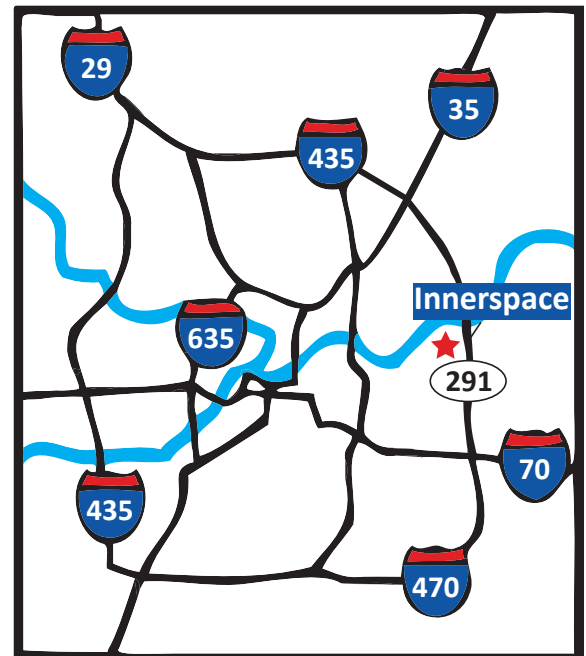

## Map

1600 N. State Route 291 Hwy, Suite 410; Independence, MO 64058

Located in the Carefree Industrial Park in Independence, MO.  
(Just 6.5 miles north of M-291 & I-70 or 2 miles south of the Missouri River Bridge)